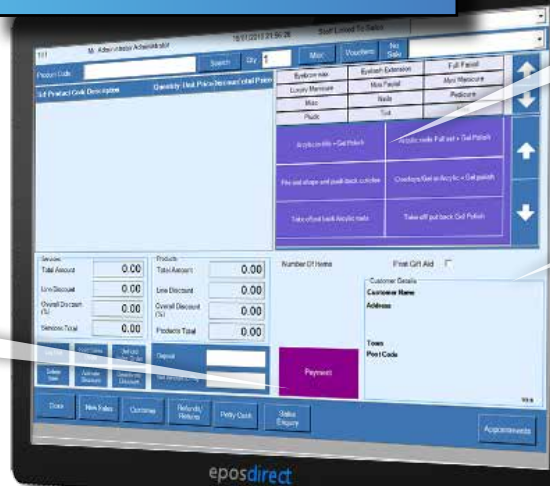

Our Clients

La Mirage

GELIOUS NAILS

Beauty Complete Solution & Extras

The ultimate package that suits any Beauty based business whether you own a Nail bar, Massage parlour and even Eyebrow bars. See notes below to meet any bespoke specifications.

ELO ED WIDESCREEN POS SYSTEM

PRODUCT/SERVICES

CUSTOMER DETAILS

+ MORE

TAKE PAYMENTS CARD/CASH

BEAUTY SOFTWARE

THERMAL PRINTER

METALLIC CASH DRAWER